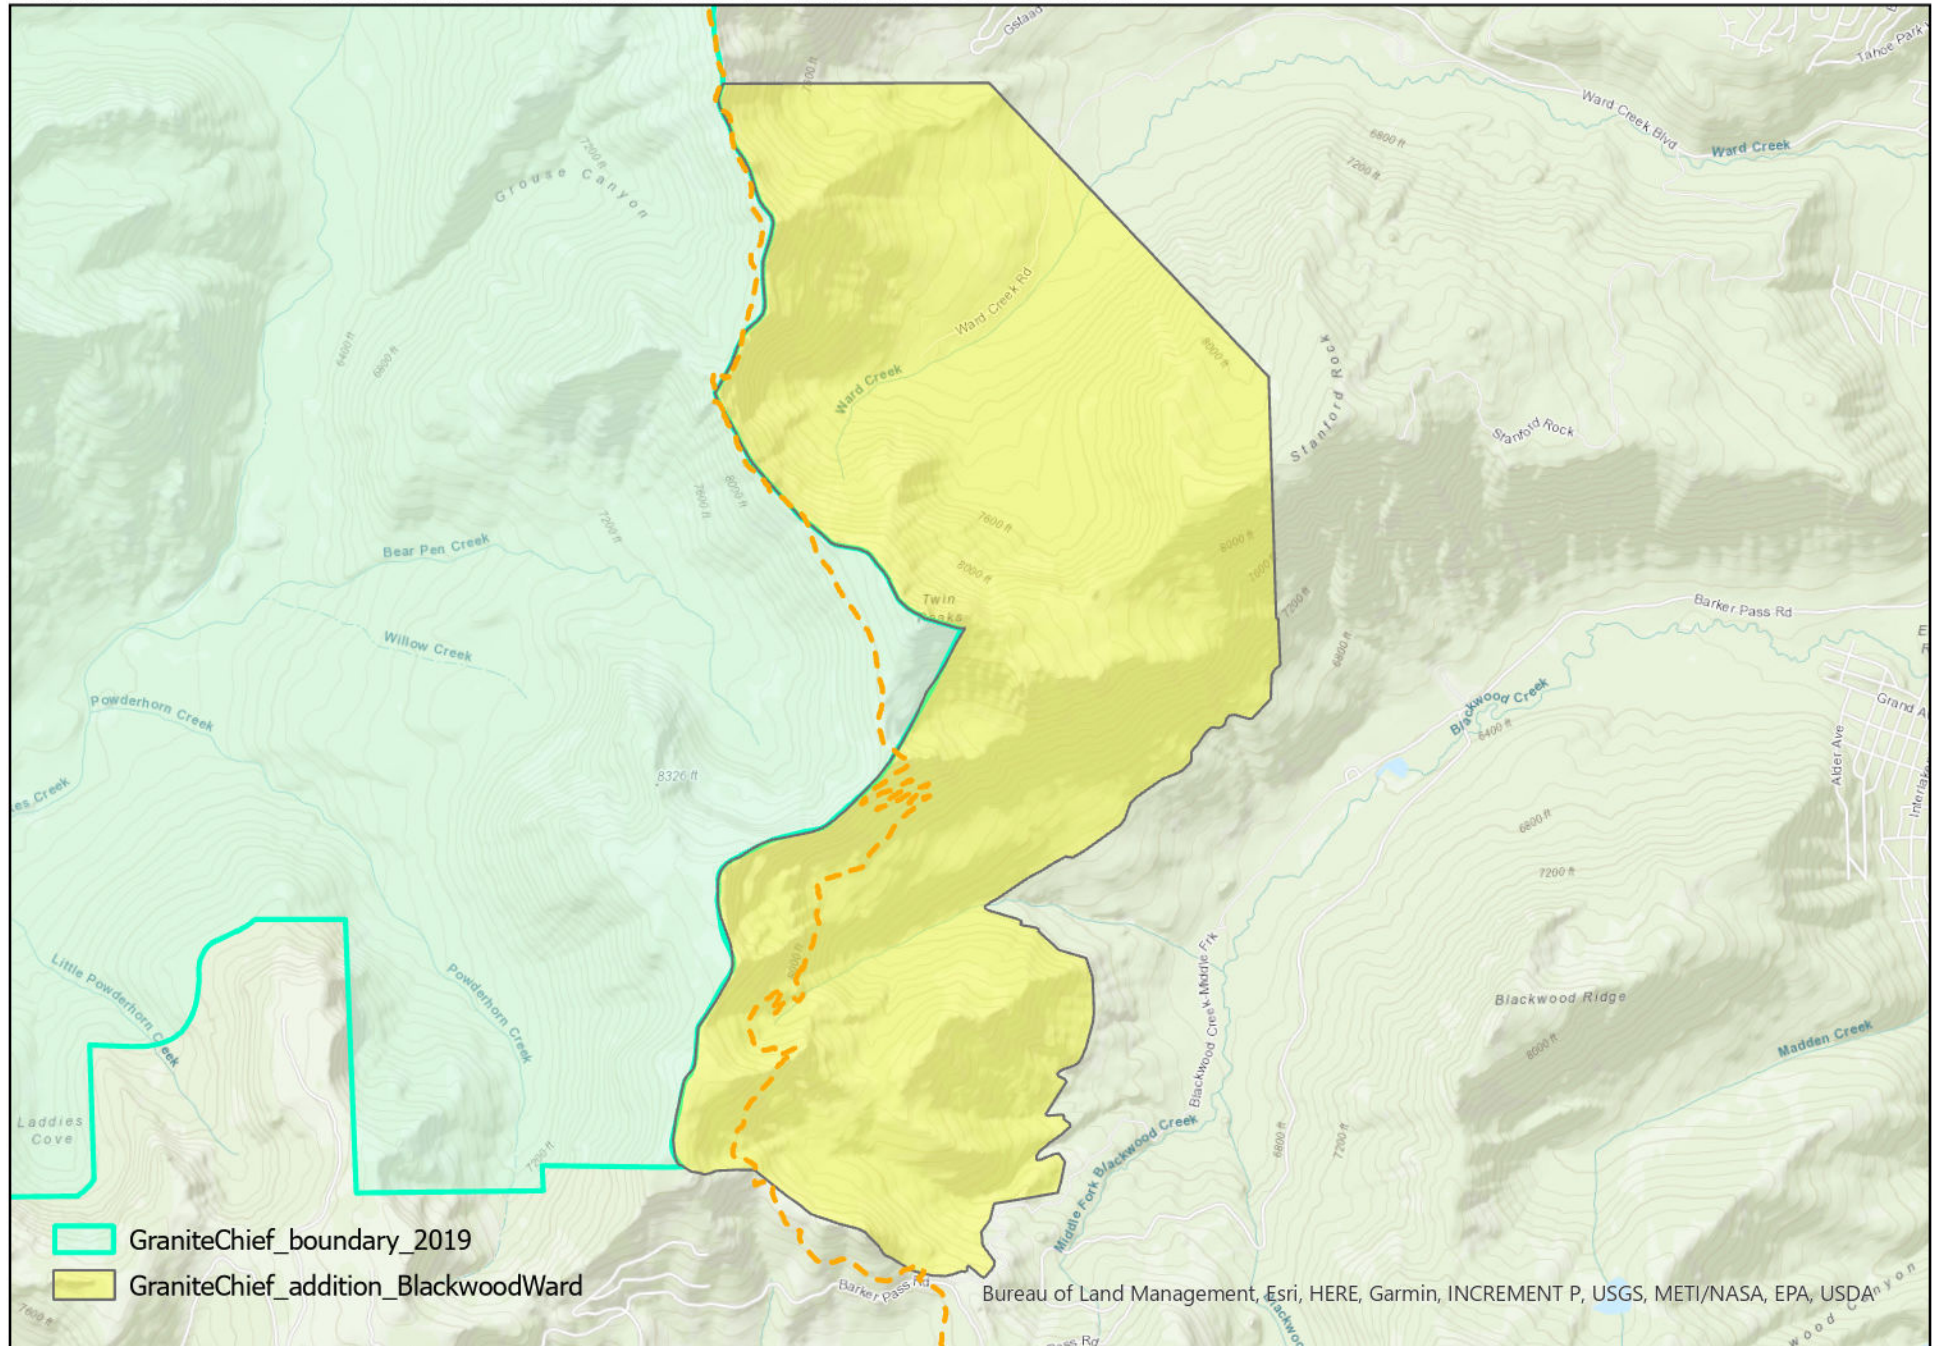

# Granite Chief Wilderness Additions: Blackwood & Ward

Source: FS wilderness boundary; hand-drawn polygon