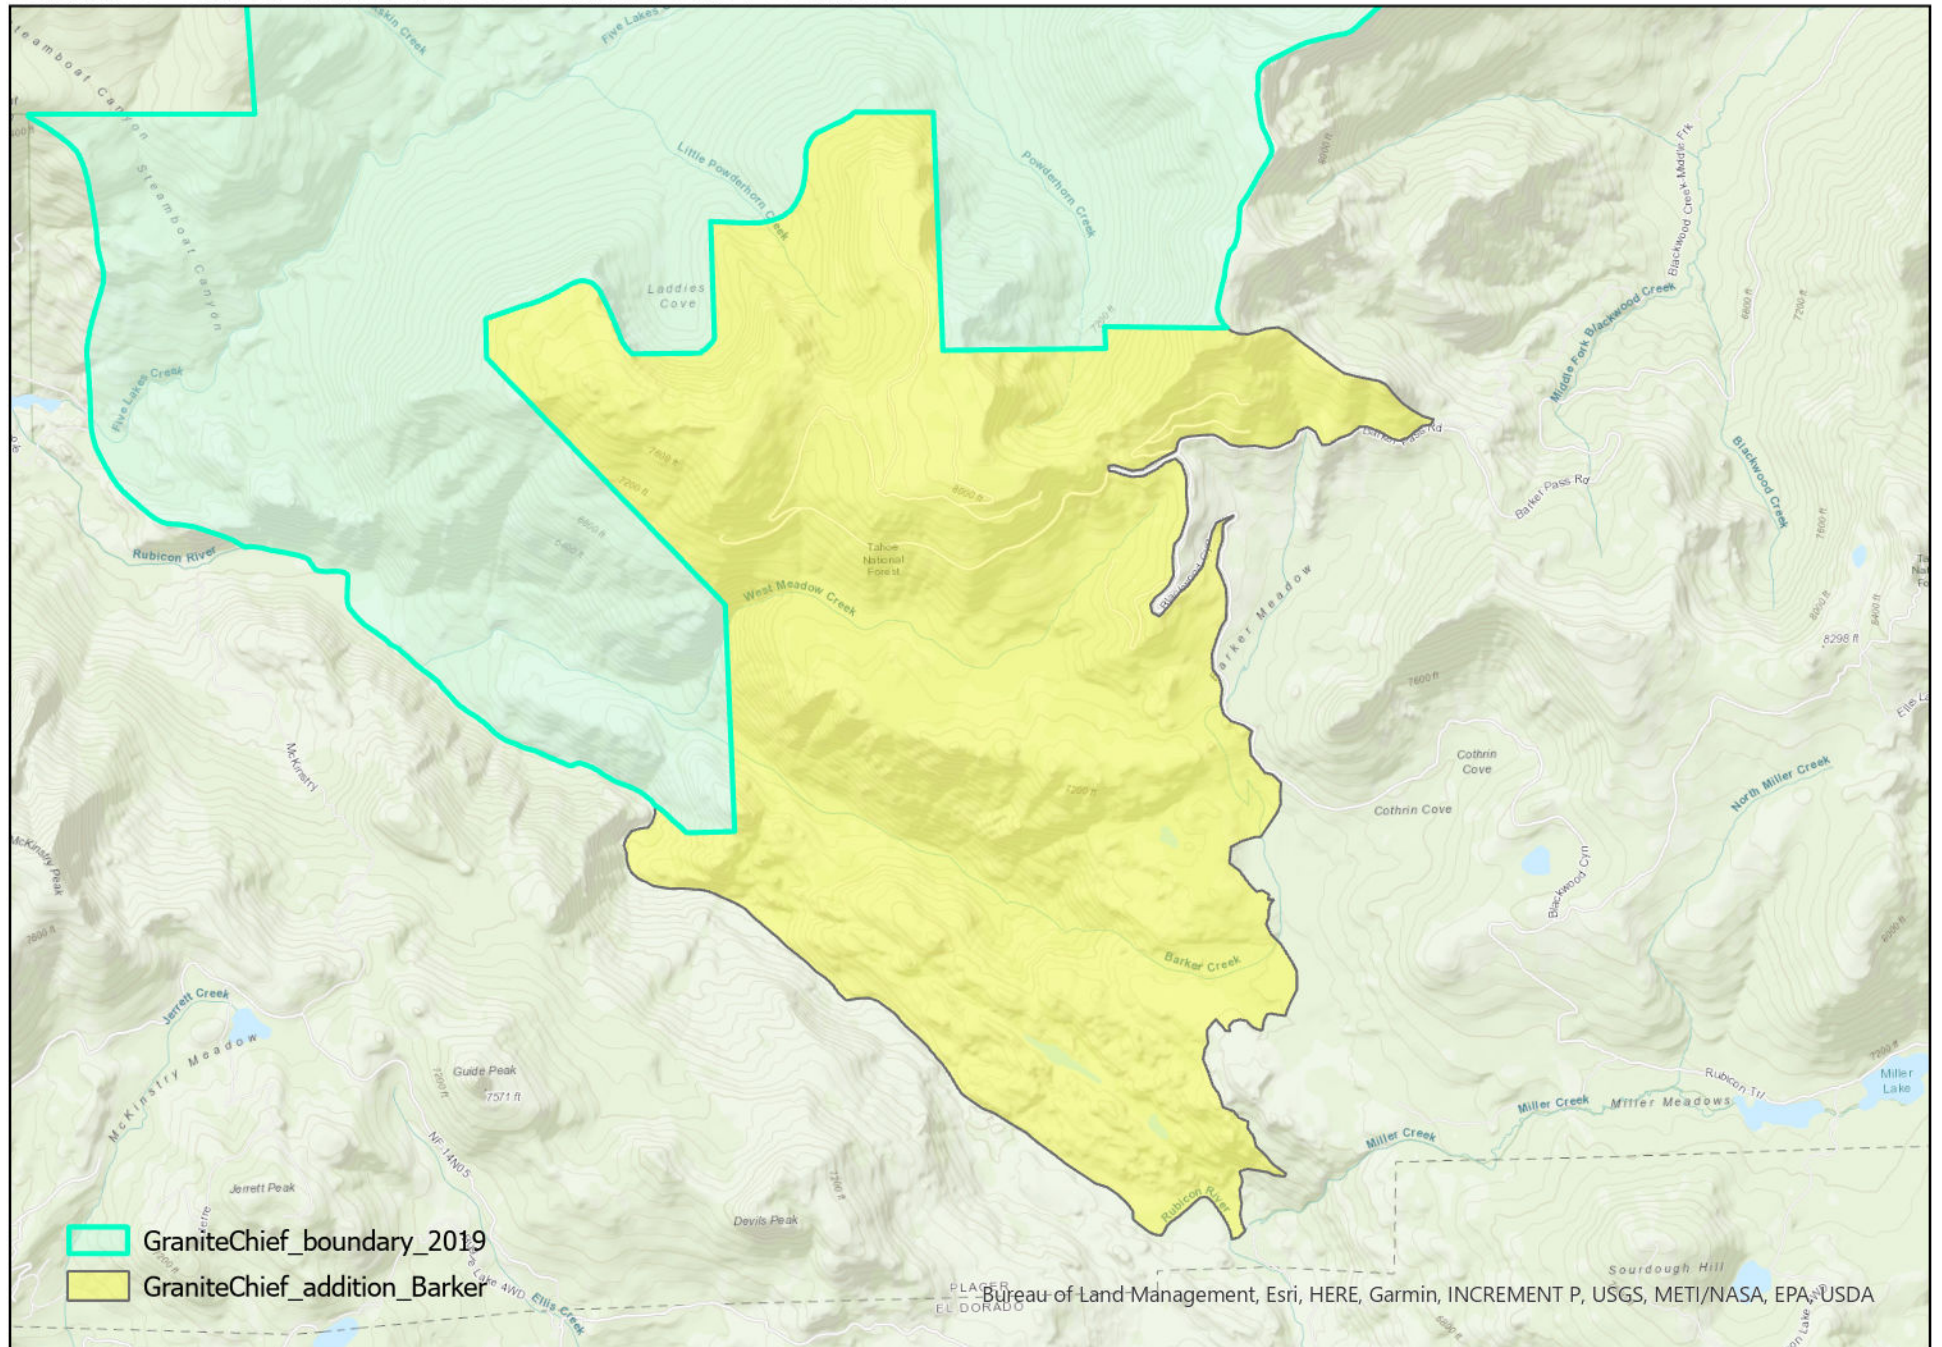

# Granite Chief Wilderness Additions: Barker

Source: FS wilderness boundary; hand-drawn polygon